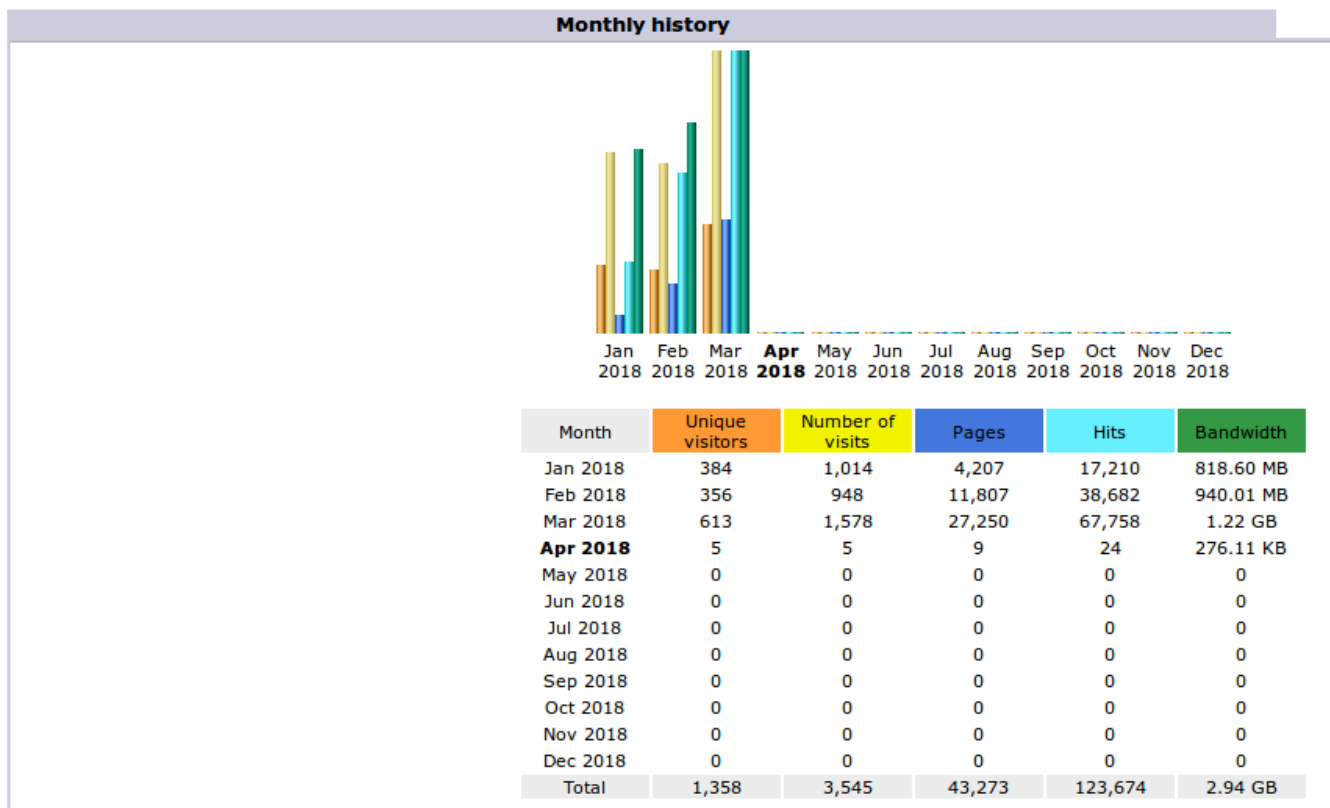

March 2018 Website Use

Our site usage was substantially higher this month; in March we had 1578 visits from 613 different viewers, compared to 948 visits from 356 unique visitors in February.

Summary					
Reported period	Month Mar 2018				
First visit	01 Mar 2018 - 00:35				
Last visit	31 Mar 2018 - 23:34				
	Unique visitors	Number of visits	Pages	Hits	Bandwidth
Viewed traffic *	613	1,578 (2.57 visits/visitor)	27,250 (17.26 Pages/Visit)	67,758 (42.93 Hits/Visit)	1.22 GB (813.91 KB/Visit)
Not viewed traffic *			17,858	24,528	942.98 MB

* Not viewed traffic includes traffic generated by robots, worms, or replies with special HTTP status codes.

The chart below shows the monthly history so far in 2018.

As the data below show, we continue to get visitors from all over the world, although the overwhelming majority are from the US.

Locales (Top 25) - Full list				
Locales		Pages	Hits	Bandwidth
United States	us	26,350	66,459	1.18 GB
Ukraine	ua	591	592	17.86 MB
India	in	91	149	1.18 MB
Canada	ca	47	188	1.71 MB
France	fr	37	59	606.74 KB
Italy	it	29	30	405.00 KB
Great Britain	gb	23	27	803.26 KB
China	cn	17	19	1.03 MB
Japan	jp	15	51	597.72 KB
Germany	de	13	20	1.40 MB
Netherlands	nl	5	6	92.68 KB
Russian Federation	ru	5	16	2.76 MB
Sweden	se	4	4	24.29 KB
Kenya	ke	3	42	701.42 KB
Poland	pl	3	9	785.92 KB
Nigeria	ng	3	42	701.64 KB
Dominica	dm	2	2	11.93 KB
Australia	au	2	2	37.61 KB
European country	eu	2	2	36.58 KB
Seychelles	sc	2	2	26.38 KB
South Africa	za	1	2	191.80 KB
Malaysia	my	1	1	21.28 KB
Israel	il	1	1	6.16 KB
Greece	gr	1	1	6.08 KB
Indonesia	id	1	1	11.79 KB
Others		1	31	10.47 MB

As usual, most visitors spend less than 30 seconds on the site, although a few stay longer.

Visits duration			
	Number of visits: 1,578 - Average: 444 s	Number of visits	Percent
0s-30s		992	62.8 %
30s-2mn		114	7.2 %
2mn-5mn		130	8.2 %
5mn-15mn		129	8.1 %
15mn-30mn		63	3.9 %
30mn-1h		57	3.6 %
1h+		93	5.8 %