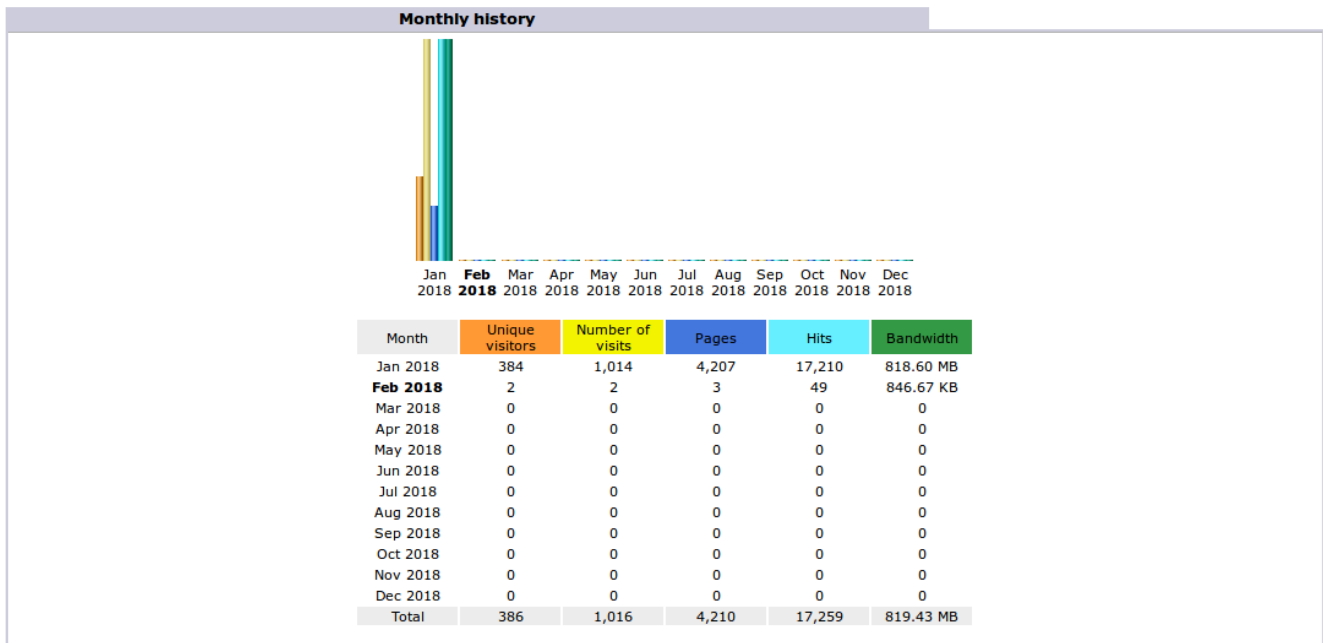

# January 2018 Website Use

Our site usage increased substantially from last month; in January we had 1,014 visits from 384 different viewers, compared to 598 visits from 284 unique visitors in December.

Summary					
Reported period	Month Jan 2018				
First visit	01 Jan 2018 - 05:13				
Last visit	31 Jan 2018 - 21:53				
	Unique visitors	Number of visits	Pages	Hits	Bandwidth
Viewed traffic *	384	1,014 (2.64 visits/visitor)	4,207 (4.14 Pages/Visit)	17,210 (16.97 Hits/Visit)	818.60 MB (826.67 KB/Visit)
Not viewed traffic *			8,924	12,587	631.26 MB

\* Not viewed traffic includes traffic generated by robots, worms, or replies with special HTTP status codes.

The chart below shows the monthly history in 2018, which is fairly uninteresting, since it covers only one month. It's included only to keep the same report format as other months.