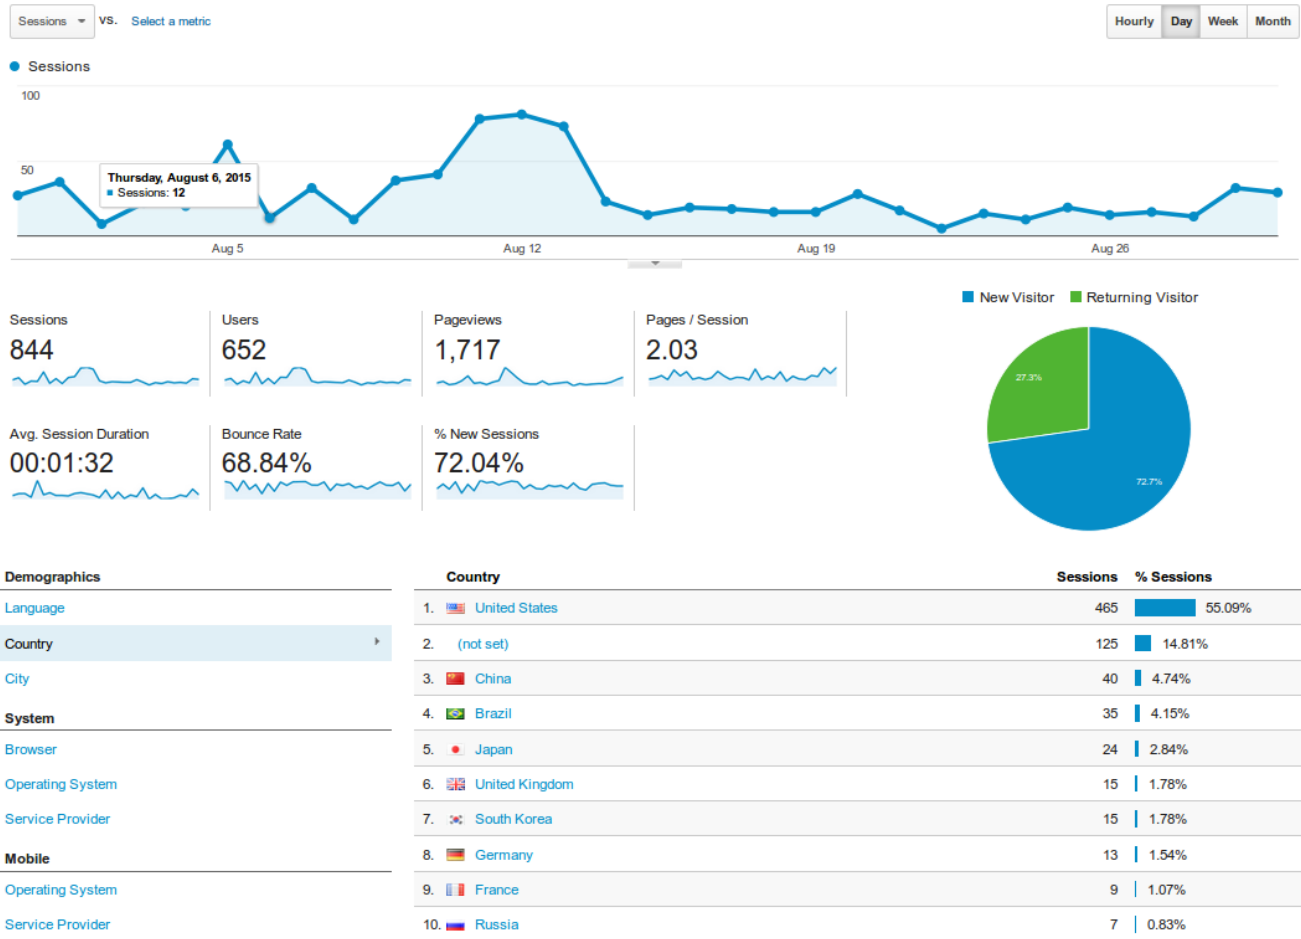

August 2015 Website Use

The chart below summarizes the use and shows that during August, we had over 800 visits, 72 per cent of whom were by first-time visitors to the site. On the average, each visit was to about two pages, although almost 70 per cent involved only one (as shown by the bounce rate). As usual, about 45 per cent of our users are from the U.S., although some of the 15 per cent whose countries are not known are probably also from here.

The figure below compares returning and first-time visitors. First-time users looked one or two pages and on average stayed for less than a minute, while returning ones stayed for over three minutes and looked at three or four pages.

Day Week Month

Sessions

Primary Dimension: User Type

User Type	Acquisition			Behavior			Conversions		
	Sessions	% New Sessions	New Users	Bounce Rate	Pages / Session	Avg. Session Duration	Goal Conversion Rate	Goal Completions	Goal Value
	844 <small>% of Total: 100.00% (844)</small>	72.75% <small>Avg for View: 72.04% (0.99%)</small>	614 <small>% of Total: 100.99% (608)</small>	68.84% <small>Avg for View: 68.84% (0.00%)</small>	2.03 <small>Avg for View: 2.03 (0.00%)</small>	00:01:32 <small>Avg for View: 00:01:32 (0.00%)</small>	0.00% <small>Avg for View: 0.00% (0.00%)</small>	0 <small>% of Total: 0.00% (0)</small>	\$0.00 <small>% of Total: 0.00% (\$0.00)</small>
1. New Visitor	614 (72.75%)	100.00%	614 (100.00%)	79.32%	1.41	00:00:55	0.00%	0 (0.00%)	\$0.00 (0.00%)
2. Returning Visitor	230 (27.25%)	0.00%	0 (0.00%)	40.87%	3.70	00:03:10	0.00%	0 (0.00%)	\$0.00 (0.00%)

The chart below hasn't appeared in previous reports. It shows the number of users who've accessed the site within the last day, the last week, and the last two weeks. (I didn't plot the number who we hadn't seen for a month.) A substantial number of people check our site on a regular basis.