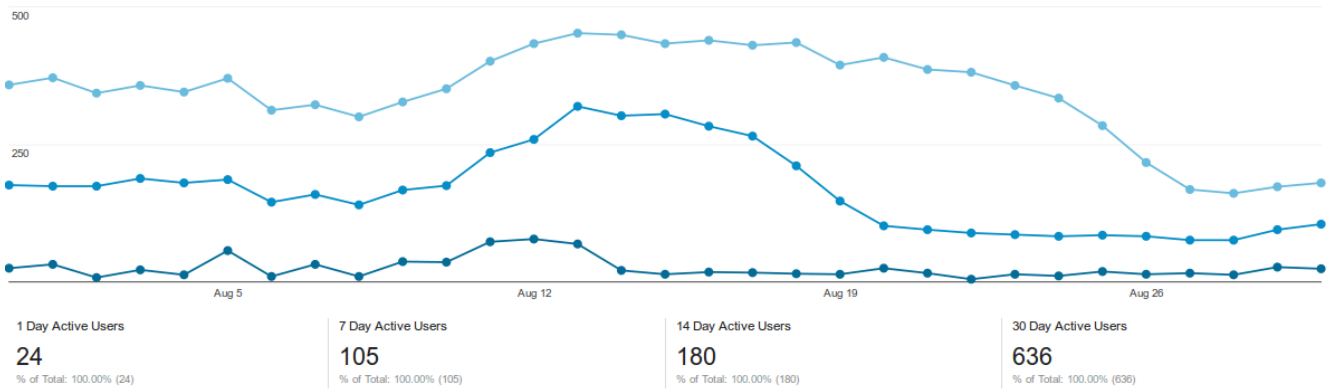

August 2015 Website Use

The chart below summarizes the use and shows that during August, we had over 800 visits, 72 per cent of whom were by first-time visitors to the site. On the average, each visit was to about two pages, although almost 70 per cent involved only one (as shown by the bounce rate). As usual, about 45 per cent of our users are from the U.S., although some of the 15 per cent whose countries are not known are probably also from here.

Day Week Month

Sessions

Primary Dimension: User Type

User Type	Acquisition			Behavior			Conversions		
	Sessions	% New Sessions	New Users	Bounce Rate	Pages / Session	Avg. Session Duration	Goal Conversion Rate	Goal Completions	Goal Value
	844 <small>% of Total: 100.00% (844)</small>	72.75% <small>Avg for View: 72.04% (0.99%)</small>	614 <small>% of Total: 100.99% (608)</small>	68.84% <small>Avg for View: 68.84% (0.00%)</small>	2.03 <small>Avg for View: 2.03 (0.00%)</small>	00:01:32 <small>Avg for View: 00:01:32 (0.00%)</small>	0.00% <small>Avg for View: 0.00% (0.00%)</small>	0 <small>% of Total: 0.00% (0)</small>	\$0.00 <small>% of Total: 0.00% (\$0.00)</small>
1. New Visitor	614 (72.75%)	100.00%	614 (100.00%)	79.32%	1.41	00:00:55	0.00%	0 (0.00%)	\$0.00 (0.00%)
2. Returning Visitor	230 (27.25%)	0.00%	0 (0.00%)	40.87%	3.70	00:03:10	0.00%	0 (0.00%)	\$0.00 (0.00%)

The chart below hasn't appeared in previous reports. It shows the number of users who've accessed the site within the last day, the last week, and the last two weeks. (I didn't plot the number who we hadn't seen for a month.) A substantial number of people check our site on a regular basis.

1 Day Active Users 7 Day Active Users 14 Day Active Users 30 Day Active Users

Dick Maybach