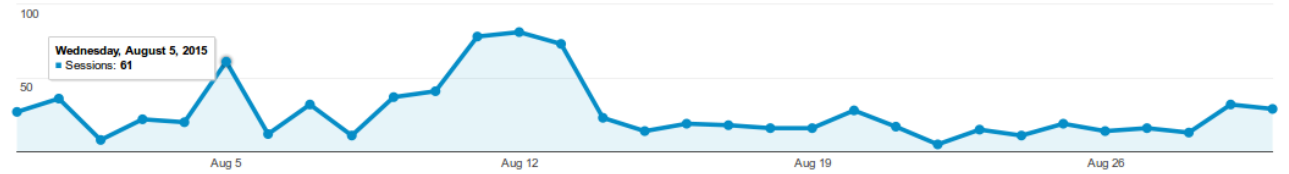

August 2015 Website Use

The chart below summarizes the use and shows that during August, we had over 800 visits, 72 per cent of whom were by first-time visitors to the site. On the average, each visit was to about two pages, although almost 70 per cent involved only one (as shown by the bounce rate). As usual, about 45 per cent of our users are from the U.S., although some of the 15 per cent whose countries are not known are probably also from here.

New vs Returning

Jul 31, 2015 - Aug 30, 2015

Customize Email Export Add to Dashboard Shortcut

All Sessions
100.00%

+ Add Segment

Explorer

Summary Site Usage Ecommerce

Sessions vs. Select a metric

Day Week Month

Sessions

Primary Dimension: User Type

User Type	Acquisition			Behavior			Conversions		
	Sessions	% New Sessions	New Users	Bounce Rate	Pages / Session	Avg. Session Duration	Goal Conversion Rate	Goal Completions	Goal Value
	844 <small>% of Total: 100.00% (844)</small>	72.75% <small>Avg for View: 72.04% (0.99%)</small>	614 <small>% of Total: 100.99% (608)</small>	68.84% <small>Avg for View: 68.84% (0.00%)</small>	2.03 <small>Avg for View: 2.03 (0.00%)</small>	00:01:32 <small>Avg for View: 00:01:32 (0.00%)</small>	0.00% <small>Avg for View: 0.00% (0.00%)</small>	0 <small>% of Total: 0.00% (0)</small>	\$0.00 <small>% of Total: 0.00% (\$0.00)</small>
1. New Visitor	614 (72.75%)	100.00%	614 (100.00%)	79.32%	1.41	00:00:55	0.00%	0 (0.00%)	\$0.00 (0.00%)
2. Returning Visitor	230 (27.25%)	0.00%	0 (0.00%)	40.87%	3.70	00:03:10	0.00%	0 (0.00%)	\$0.00 (0.00%)

The chart below hasn't appeared in previous reports. It shows the number of users who've accessed the site within the last day, the last week, and the last two weeks. (I didn't plot the number who we hadn't seen for a month.) A substantial number of people check our site on a regular basis.