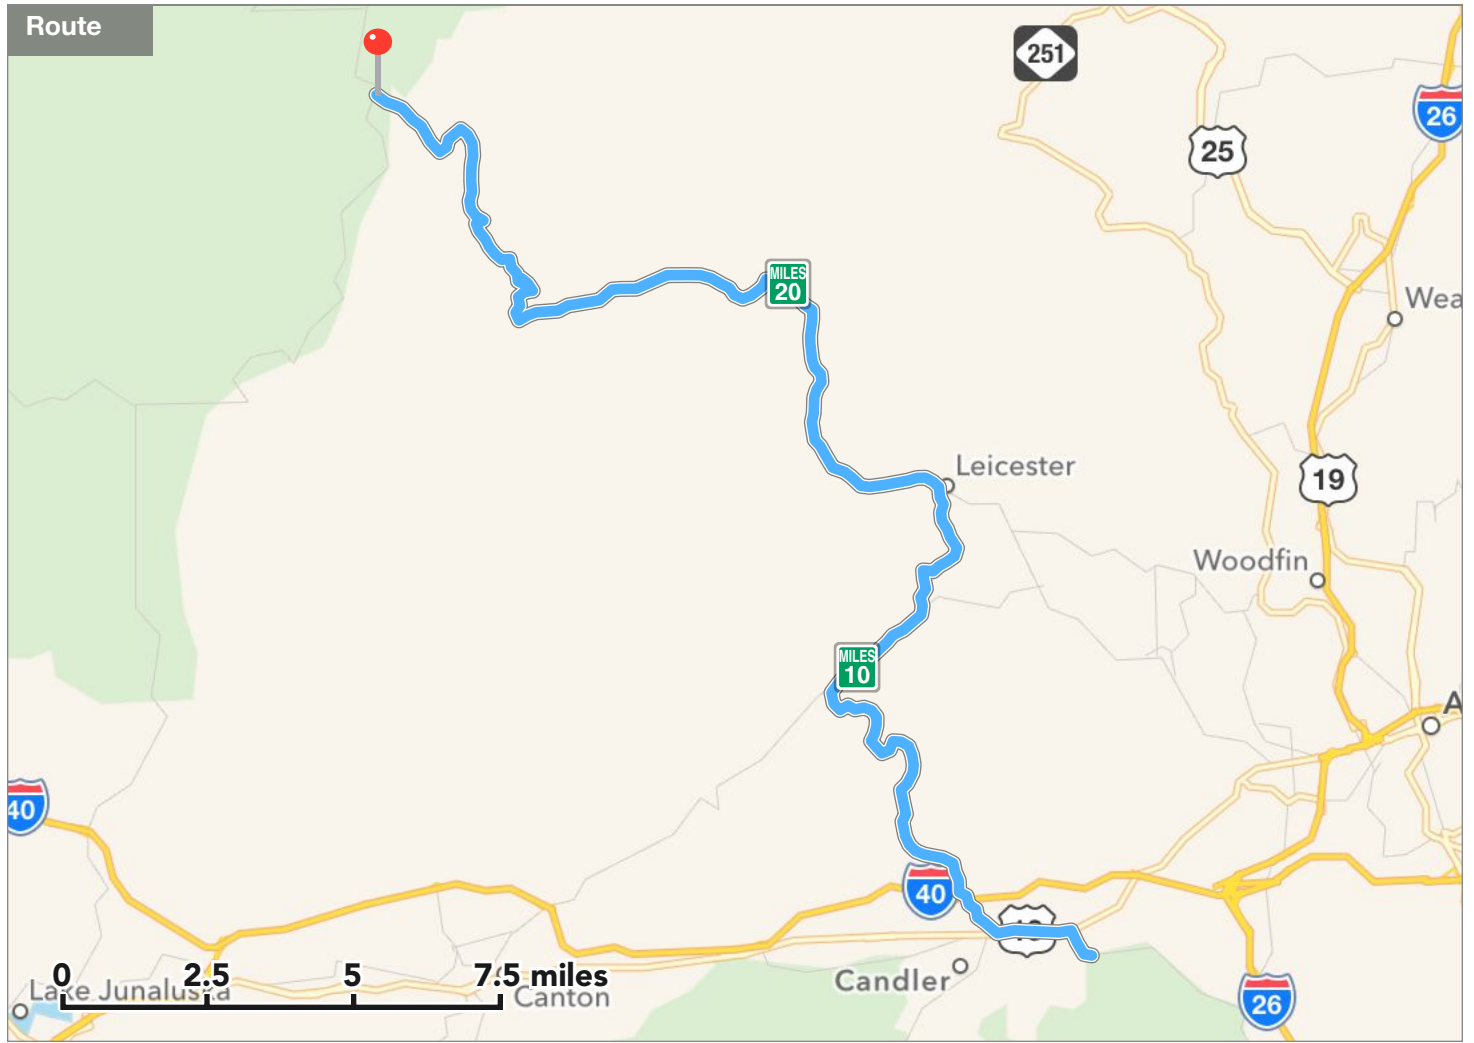

Trust General Store & Cafe

33 miles, 1 hr 6 min